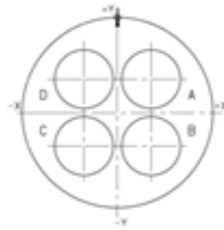

SCALE		General linear Tolerances:	NPRDS / PROJECT
NA		±--	<b>859</b>

**SOURIAU** [WWW.SOURIAU.COM](http://WWW.SOURIAU.COM) This document is the property of SOURIAU it must not be reproduced or communicated without permission

FORMAT	<b>SOURIAU DRG N° 8D521M48PN-C</b>		SHEET
<b>A3</b>			<b>1/2</b>

Contact Layout

**48**

4#8 Power

21-48		
Ctc	X	Y
A	4.57	4.57
B	4.57	-4.57
C	-4.57	-4.57
D	-4.57	4.57

SOURIAU shall not be liable for any non-conformity or damage due to a use of the Products which does not comply with the Specifications issued by either of the Parties or by a third party (professional recommendation, technical notice.)